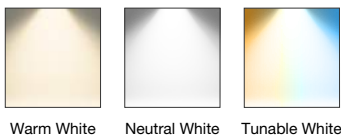

State-of-the-art architectural fixtures.

Optum is taking our driverless technology into the architectural fixture market.

We are offering several fixtures that are powered by our remote 48 VDC over Cat-5 cable, dimmable from 100-0 % and controllable by DMX, 0-10 VDC, BACnet and KNX.

These fixtures are available with single color or tunable-white illumination. With the most comprehensive line of Remote DC Power and Control products on the market we are starting to provide the lighting designer a line of fixtures to compliment any environment.

In addition to these entry level architectural fixtures Optum can convert many other fixture types to Optum's Remote DC Power technology over Cat-5 cable.

ETL Listed. RoHS compliant. Mercury free, no IR or UV radiation. EM/RF interference free.

Available in:

- 3,500K
- 4,200K
- **Tunable-White**
  (3,000K - 6,000K)
  (Tunable range can be specified - contact Factory)

LED LIGHT COLOR: