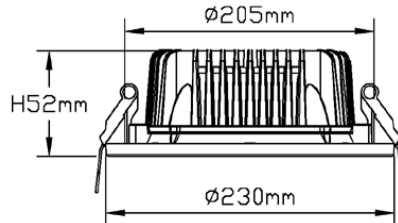

- Thin profile - less than 3.15"
- Standard recessed fit for common ceiling panels
- Class 2 Power, no conduit needed

THE FUTURE OF LIGHTING

HIGH OUTPUT - DIRECT DC

Round Downlight

DIMENSIONS

4 INCH

8 INCH

6 INCH

Part Numbers:

Example

RDL-TW-6-G

RDL-	TW-	6-	G
Product	Color Temperature	Size	Mounting Option

Size: 4 = 4" | 6 = 6" | 8 = 8"

Color Temperatures:

3 = 3,000K

4 = 3,500K

CERTIFICATIONS:

SPECIFICATIONS	
Power Consumption	4" = 15 Watts 6" = 21 Watts 8" = 30 Watts
Luminous Flux	4" = 1180 Lumens 6" = 1530 Lumens 8" = 2400 Lumens
Beam Angle	90 Degrees
Dimming	0-100%
Housing Color	White
Fixture Material	Die Cast Aluminum Housing
Weight	4" = 325g 6" = 580g 8" = 650g
Expected Lifespan	100,000 hours (LM70)
Warranty	10 years
Input Voltage	48VDC
Standards/Certifications	Made in USA, ETL Listed, RoHS, CE
Suitable Uses	Indoors - Dry Locations