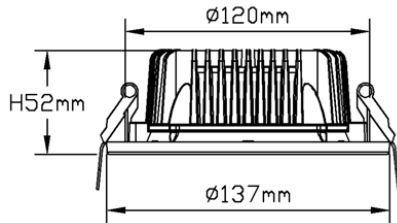

- Thin profile - less than 3.15"
- Standard recessed fit for common ceiling panels
- Class 2 Power, no conduit needed

THE FUTURE OF LIGHTING

HIGH OUTPUT - DIRECT DC

Round Downlight

DIMENSIONS

4 INCH

8 INCH

6 INCH

Part Numbers:

Example

RDL-TW-6-G

RDL-	TW-	6-	G
Product	Color Temperature	Size	Mounting Option

Size: 4 = 4" | 6 = 6" | 8 = 8"

Color Temperatures:

3 = 3,000K

4 = 3,500K

CERTIFICATIONS:

SPECIFICATIONS	
Power Consumption	4" = 15 Watts 6" = 21 Watts 8" = 30 Watts
Luminous Flux	4" = 1180 Lumens 6" = 1530 Lumens 8" = 2400 Lumens
Beam Angle	90 Degrees
Dimming	0-100%
Housing Color	White
Fixture Material	Die Cast Aluminum Housing
Weight	4" = 325g 6" = 580g 8" = 650g
Expected Lifespan	100,000 hours (LM70)
Warranty	10 years
Input Voltage	48VDC
Standards/Certifications	Made in USA, ETL Listed, RoHS, CE
Suitable Uses	Indoors - Dry Locations