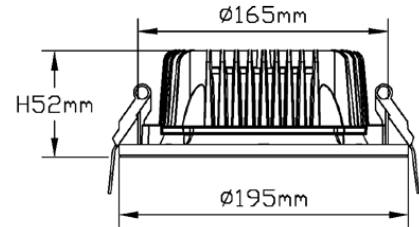

- Thin profile - less than 3.15"
- Standard recessed fit for common ceiling panels
- Class 2 Power, no conduit needed

THE FUTURE OF LIGHTING

HIGH OUTPUT - DIRECT DC

Round Downlight

DIMENSIONS

4 INCH

8 INCH

6 INCH

Part Numbers:

Example

RDL-TW-6-G

RDL-	TW-	6-	G
Product	Color Temperature	Size	Mounting Option

Size: 4 = 4" | 6 = 6" | 8 = 8"

Color Temperatures:

3 = 3,000K

4 = 3,500K

CERTIFICATIONS:

SPECIFICATIONS	
Power Consumption	4" = 15 Watts 6" = 21 Watts 8" = 30 Watts
Luminous Flux	4" = 1180 Lumens 6" = 1530 Lumens 8" = 2400 Lumens
Beam Angle	90 Degrees
Dimming	0-100%
Housing Color	White
Fixture Material	Die Cast Aluminum Housing
Weight	4" = 325g 6" = 580g 8" = 650g
Expected Lifespan	100,000 hours (LM70)
Warranty	10 years
Input Voltage	48VDC
Standards/Certifications	Made in USA, ETL Listed, RoHS, CE
Suitable Uses	Indoors - Dry Locations